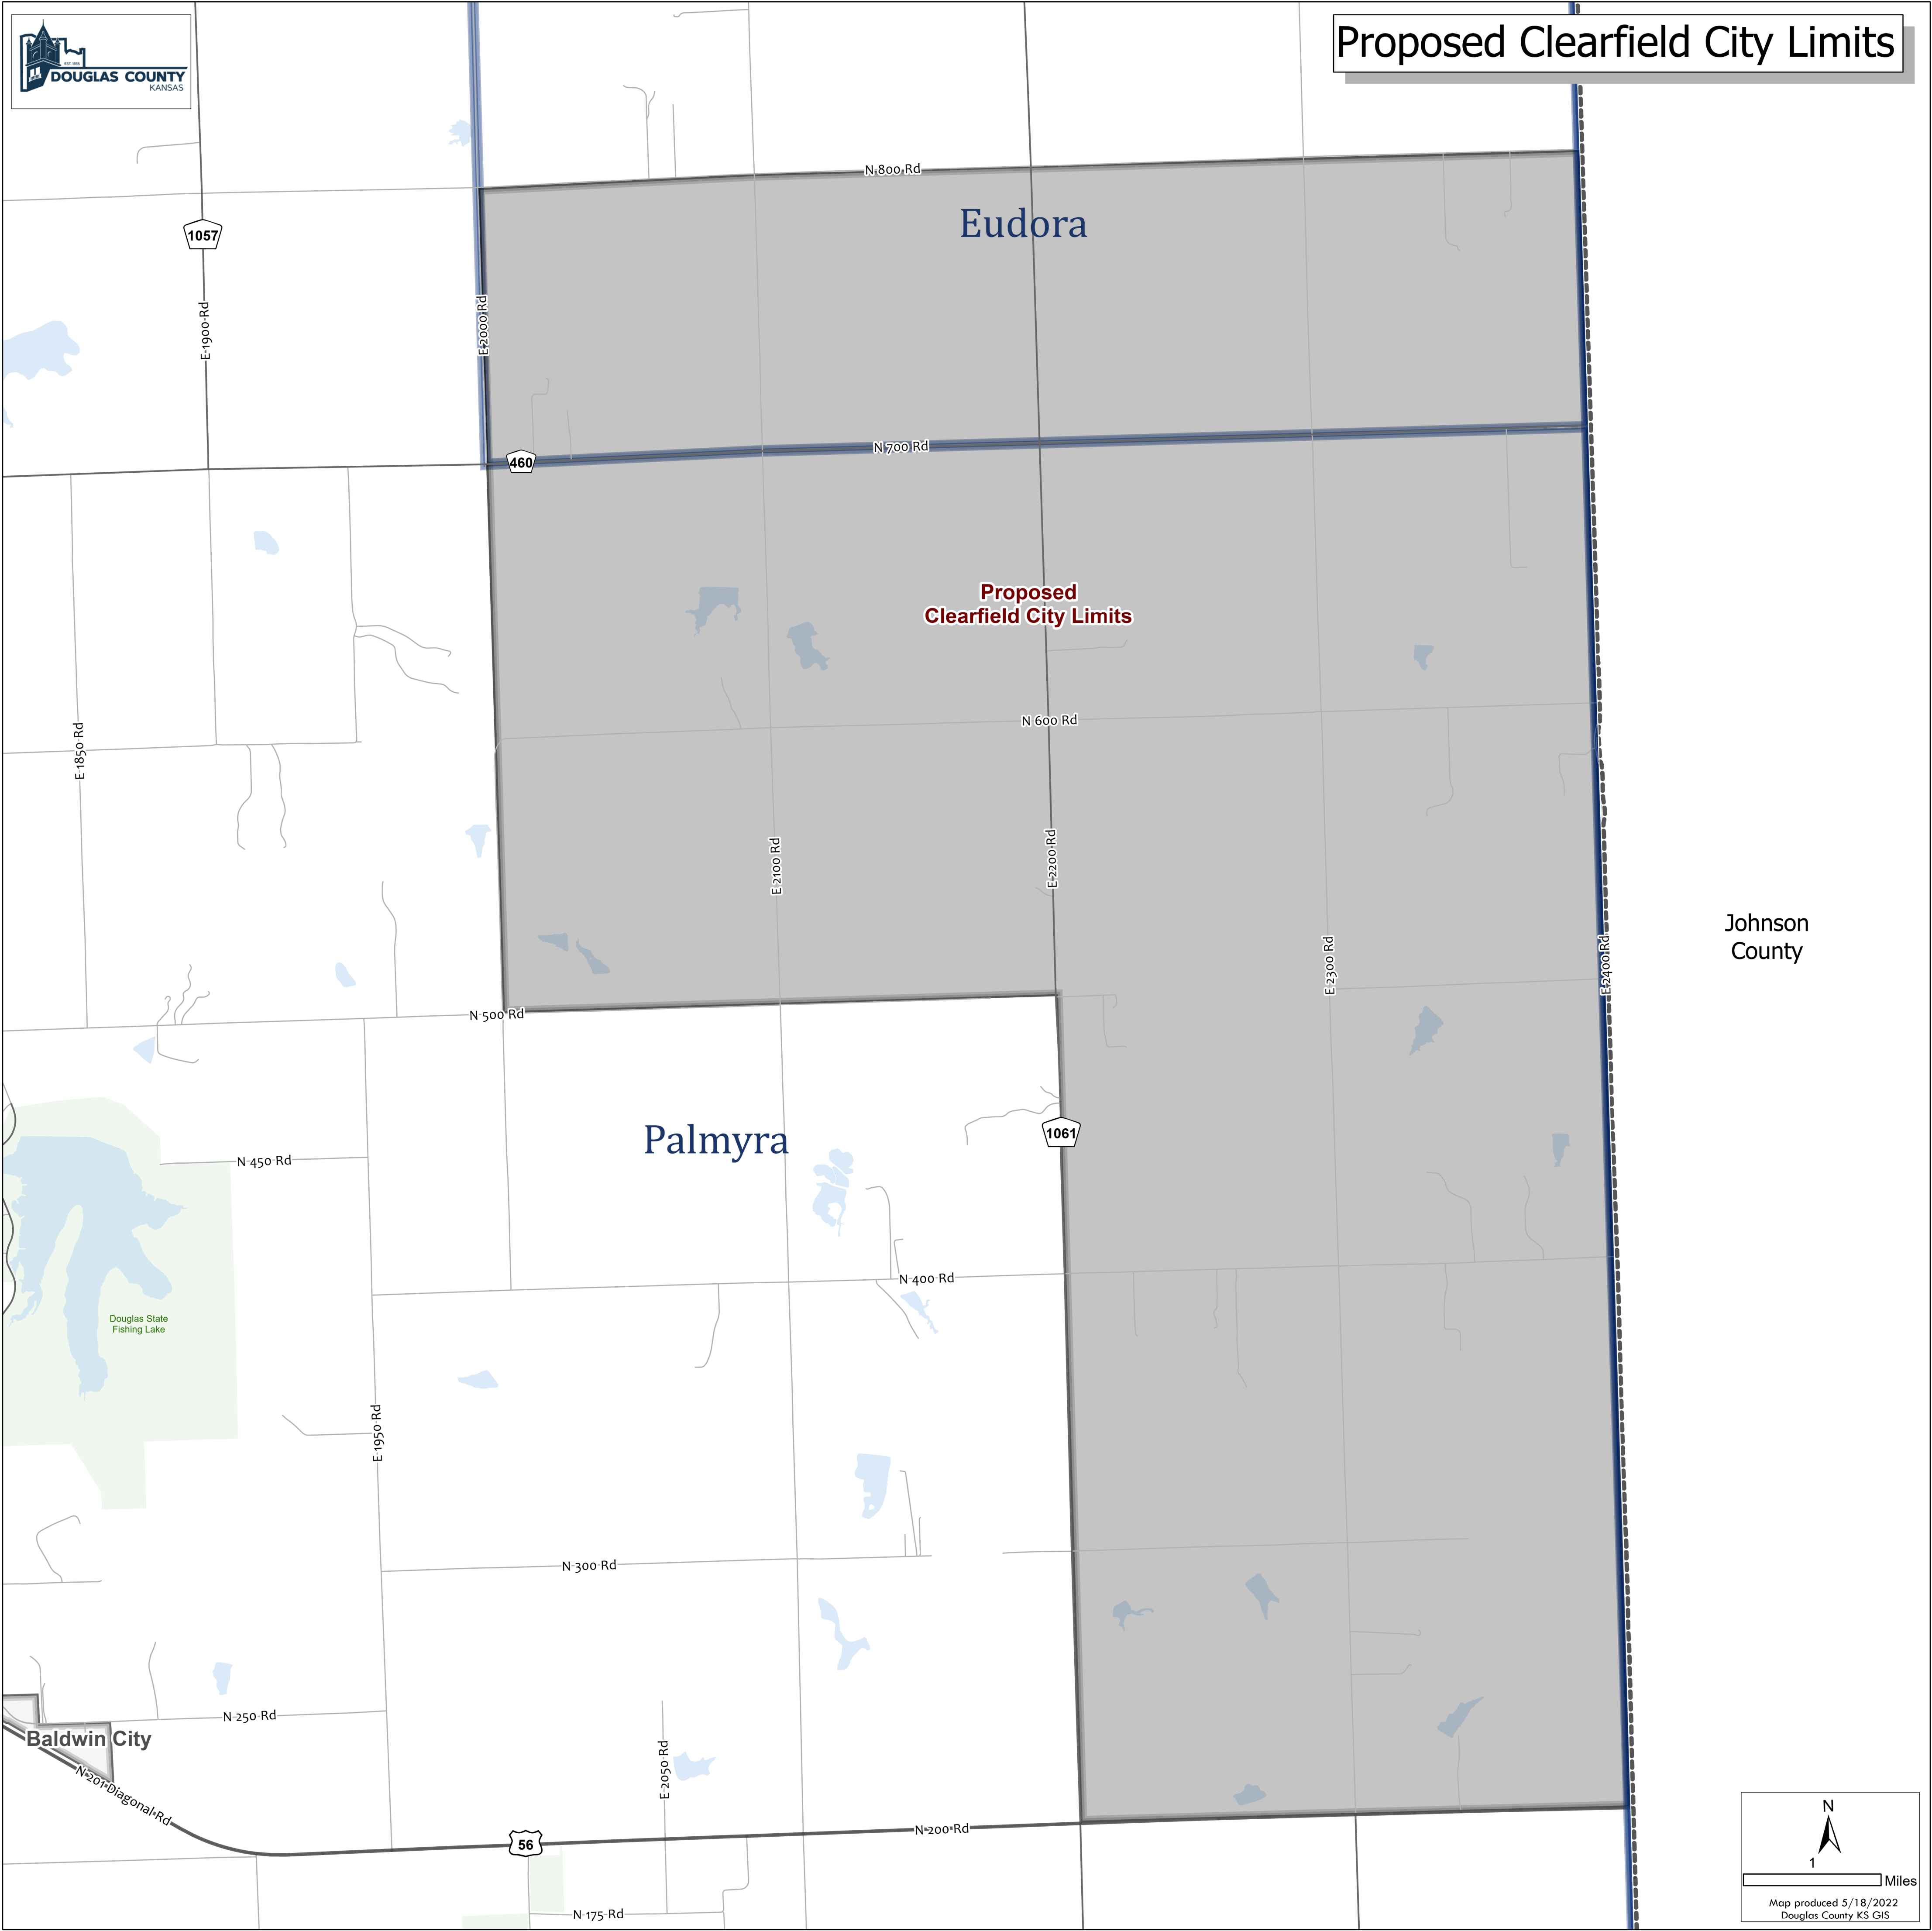

# Proposed Clearfield City Limits

Eudora

Proposed Clearfield City Limits

Palmyra

Johnson County

Baldwin City

1 Miles

Map produced 5/18/2022  
Douglas County KS GIS